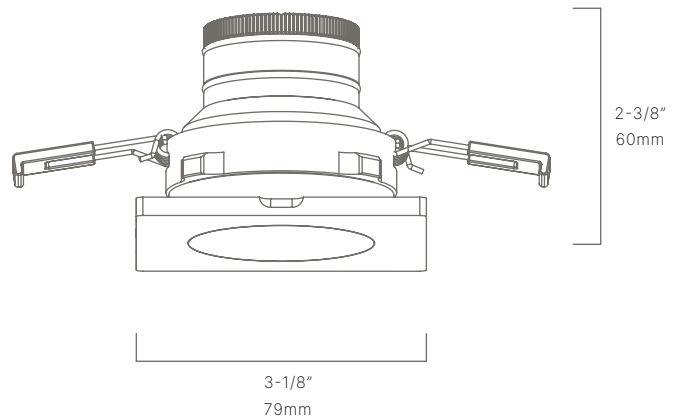

- IP67 Rated for Interior or Exterior Wet Location Use
- IC Rated for Insulation Contact, UL Class 2
- Thermally Regulated for Maximum Performance
- Ideal for overhangs, eaves and architectural features

AVAILABLE FINISHES:

NAT Natural Brass	BLP Bronze Living Patina	BLPX Extra Dark Bronze Living Patina	NI Nickel PVD

FIXTURE DIMENSIONS	L2-3/8" x W3-1/8"
LIGHT SOURCE	Integrated LED
COLOR TEMPERATURES	2700K, 3000K
WATTAGES	4W, 6W
CRI (RA)	80 CRI
VOLTAGE	12V
DELIVERED LUMENS	420lm (3000K 6W)
DIMMABLE	Yes, Dim to <10% via Transformer
DRIVER	Yes, 12V Integral Constant Current
TRANSFORMER	No, 12V AC/DC Transformer Required
MOUNT	Included Aluminum Torsion Springs
ACCESSORIES	Yes, Not Included
OPTICS	Yes, Included 20°, 40° & 60°
FINISH	Included Natural Brass
MATERIAL	Brass
WIRE LENGTH	24"
LOCATION	Damp
CERTIFICATIONS	UL, IP66, IP67, IC, Dark Sky